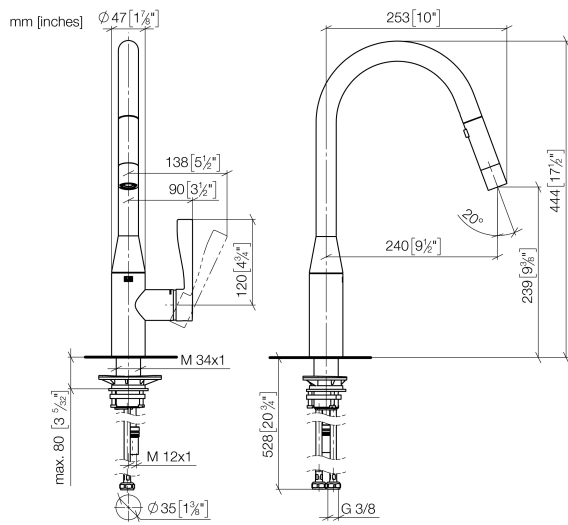

33 870 895

- 240mm projection
- pivotable spout 360°
- Optional swivel limiter available with swivel limiter set 12 821 970 90
- laminar and spray flow
- height of mixer 444 mm
- height up to laminar flow regulator 240 mm
- hole diameter 35 mm
- 1800 mm metal shower hose
- sprayface with anti-scaling system
- max. flow 10.4 l/min at 3 bar flow pressure
- lead-free
- This product can help a building meet the requirements of Green Building Rating Systems, e.g. LEED®, BREEAM®, DGNB

Recommended miscellaneous

Swivel limitation set - 12 821 970 90

Recommended miscellaneous

Strainer waste with control handle - Chrome 10 712 970-00

Recommended miscellaneous

Dispenser without rosette - Chrome 82 424 970-00

33 870 895

Flow rate chart

Certificates

Belgaqua_21-027- 27_3. LGA_28657. GDV_0400314.

33 870 895

Spare parts list

No.	Item Number	Name	Quantity used	Delivery time
1	90 12 11 148 00-00	shower	1	10
2	04 30 02 120 00-00	hose	1	10
3	90 28 22 302 00-00	spout	1	10
4	09 28 10 160 90	ring	1	2
5	09 28 10 162 90	ring	1	2
6	09 28 10 161 90	ring	1	2
7	90 15 05 064 00 90	cartridge	1	2
8	09 23 10 072 90	nut	1	60
9	09 14 10 190 90	seal	1	2
10	09 28 30 030-00	cover	1	10
11	09 20 89 020-00	handle	1	10
12	90 31 11 063 00 90	pin	1	2
13	90 31 20 087 00-00	plug	1	10
14	04 30 04 101 00 90	hose	2	2
15	04 28 20 067 00 90	pipe	1	2
16	04 30 11 040 00 90	fixing set	1	2
17	09 20 93 056 90	insert	1	2
18	90 24 03 253 00 90	adaptor	1	2
19	09 30 03 038 90	hose	1	2
20	04 21 50 010 00 90	accessories	1	2
21	90 30 09 031 00 90	key	1	2